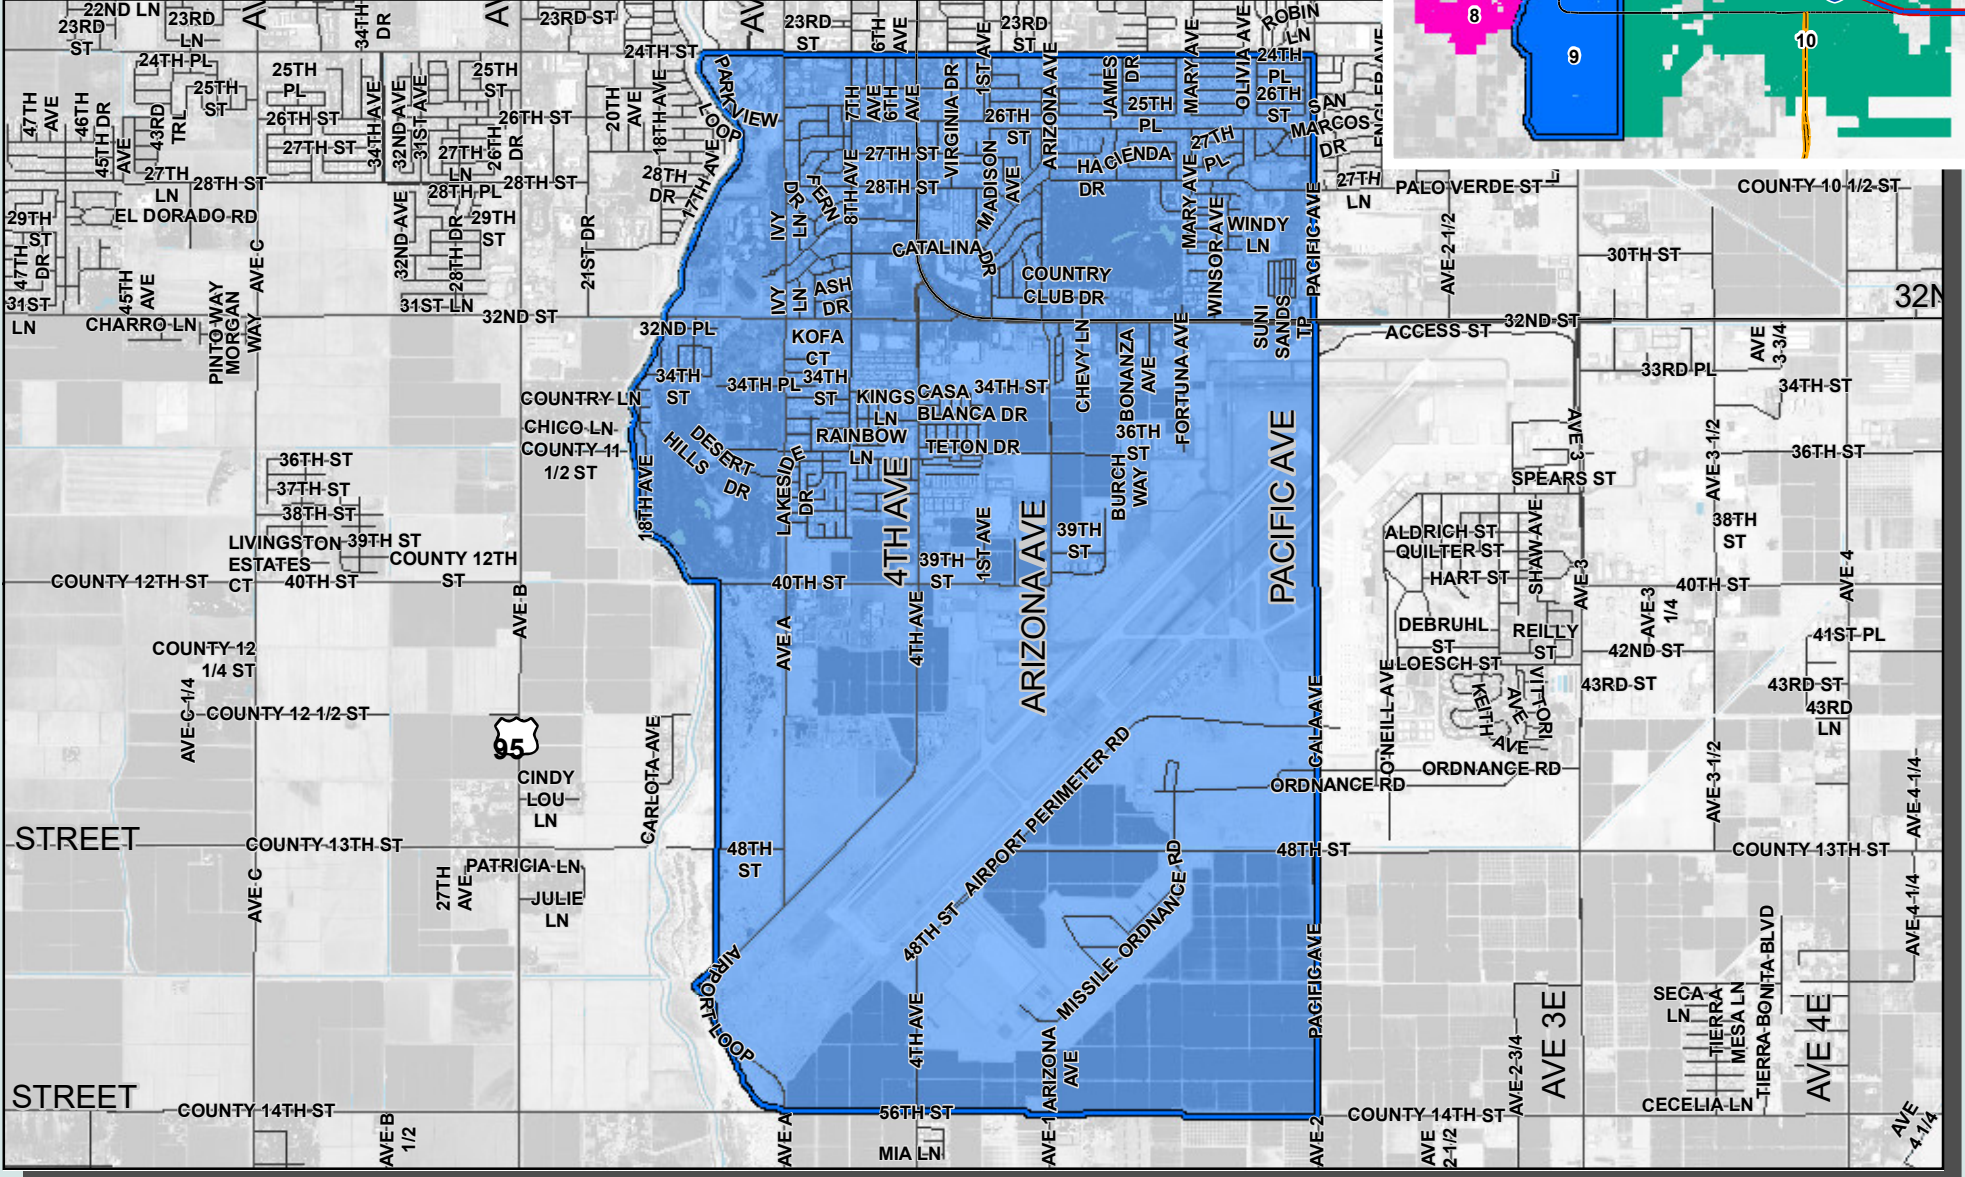

Neighborhood Cleanup

CITY OF
Yuma

The user(s) of this map acknowledges through their use that there are limitations to the data presented and there are no warranties or guarantees of accuracy of the data either positional or factual.

Information Technology/GIS October, 2020

 Area 9

S GPF411