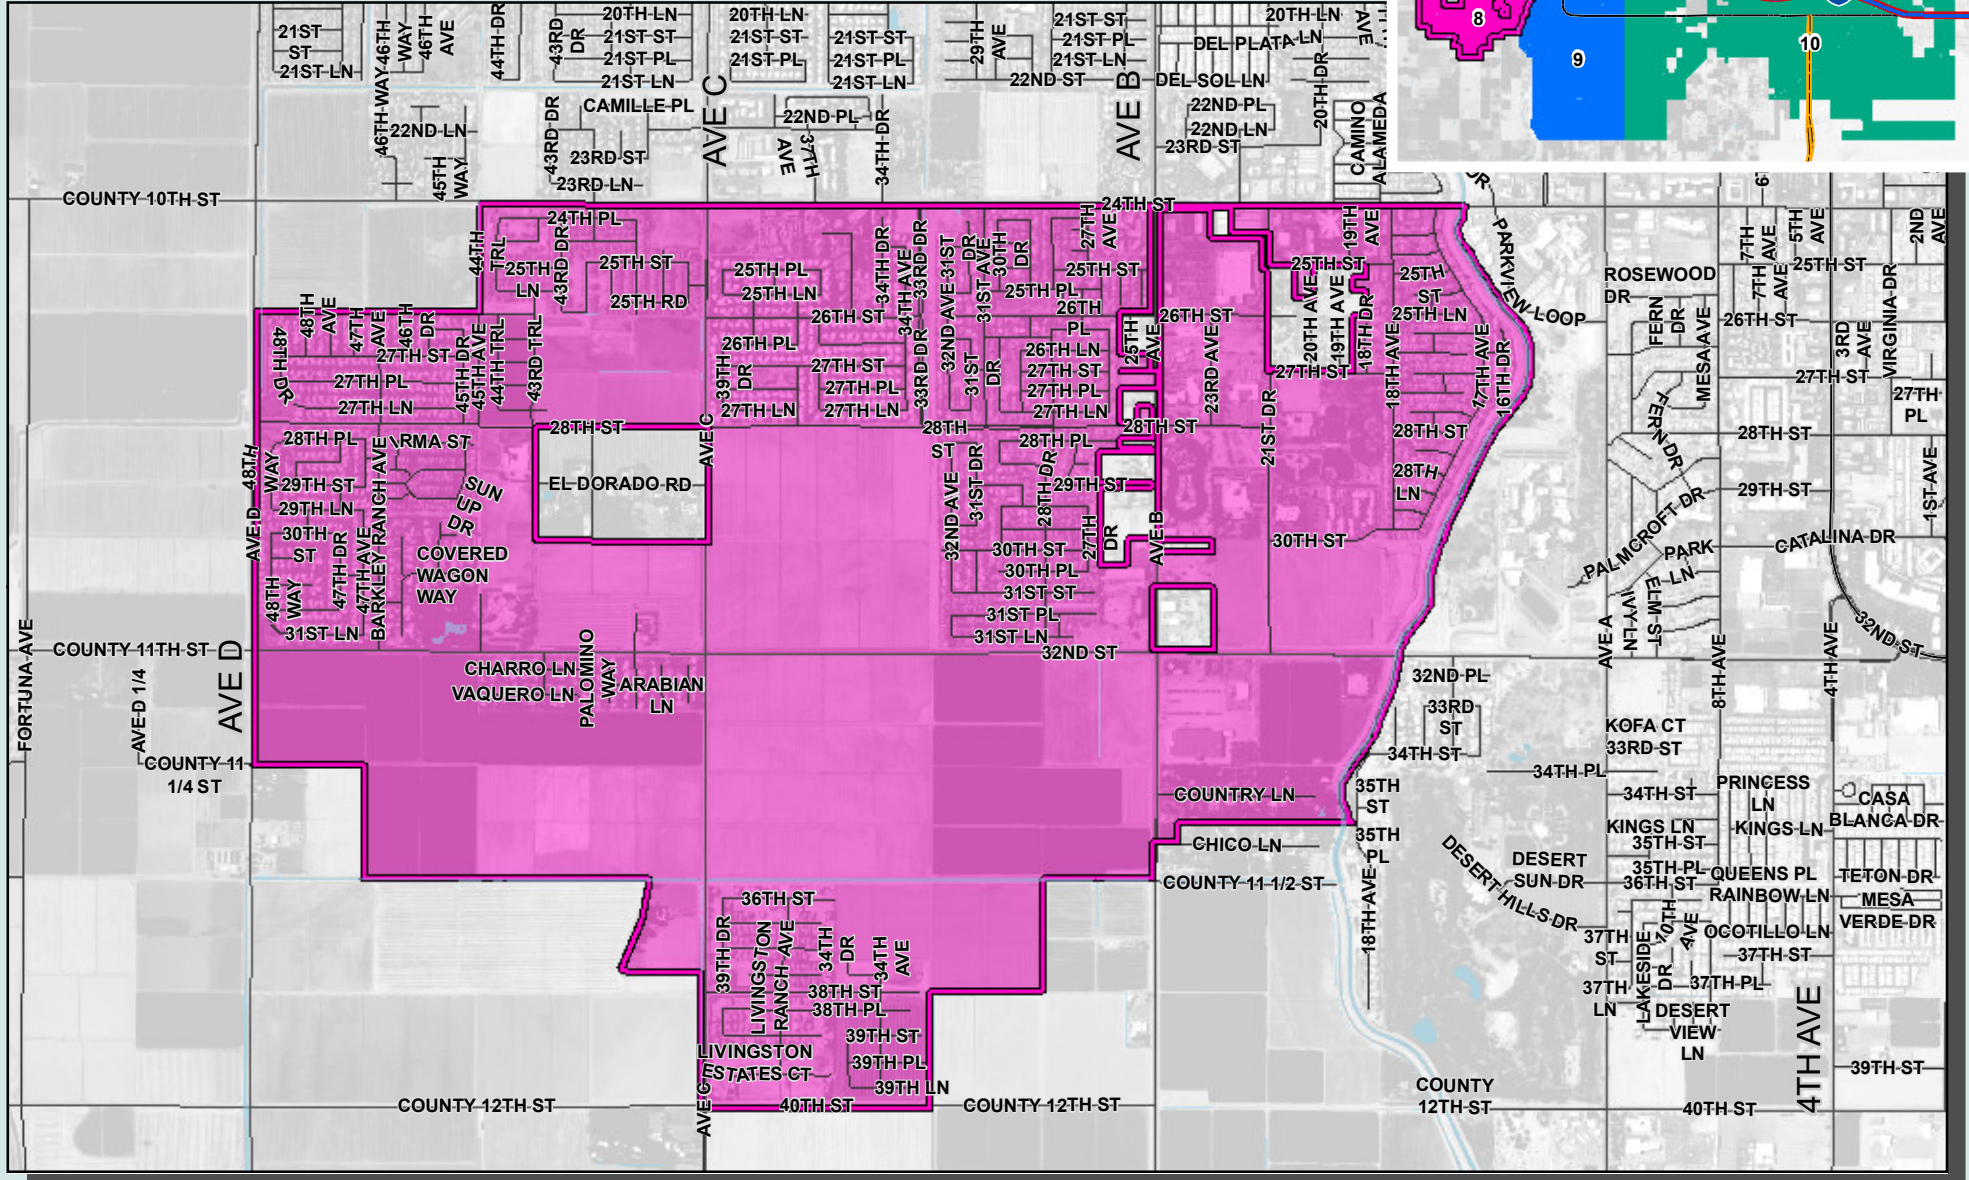

Neighborhood Cleanup

CITY OF
Yuma

The user(s) of this map acknowledges through their use that there are limitations to the data presented and there are no warranties or guarantees of accuracy of the data either positional or factual.

Information Technology/GIS October, 2020

 Area 8

S GPF411