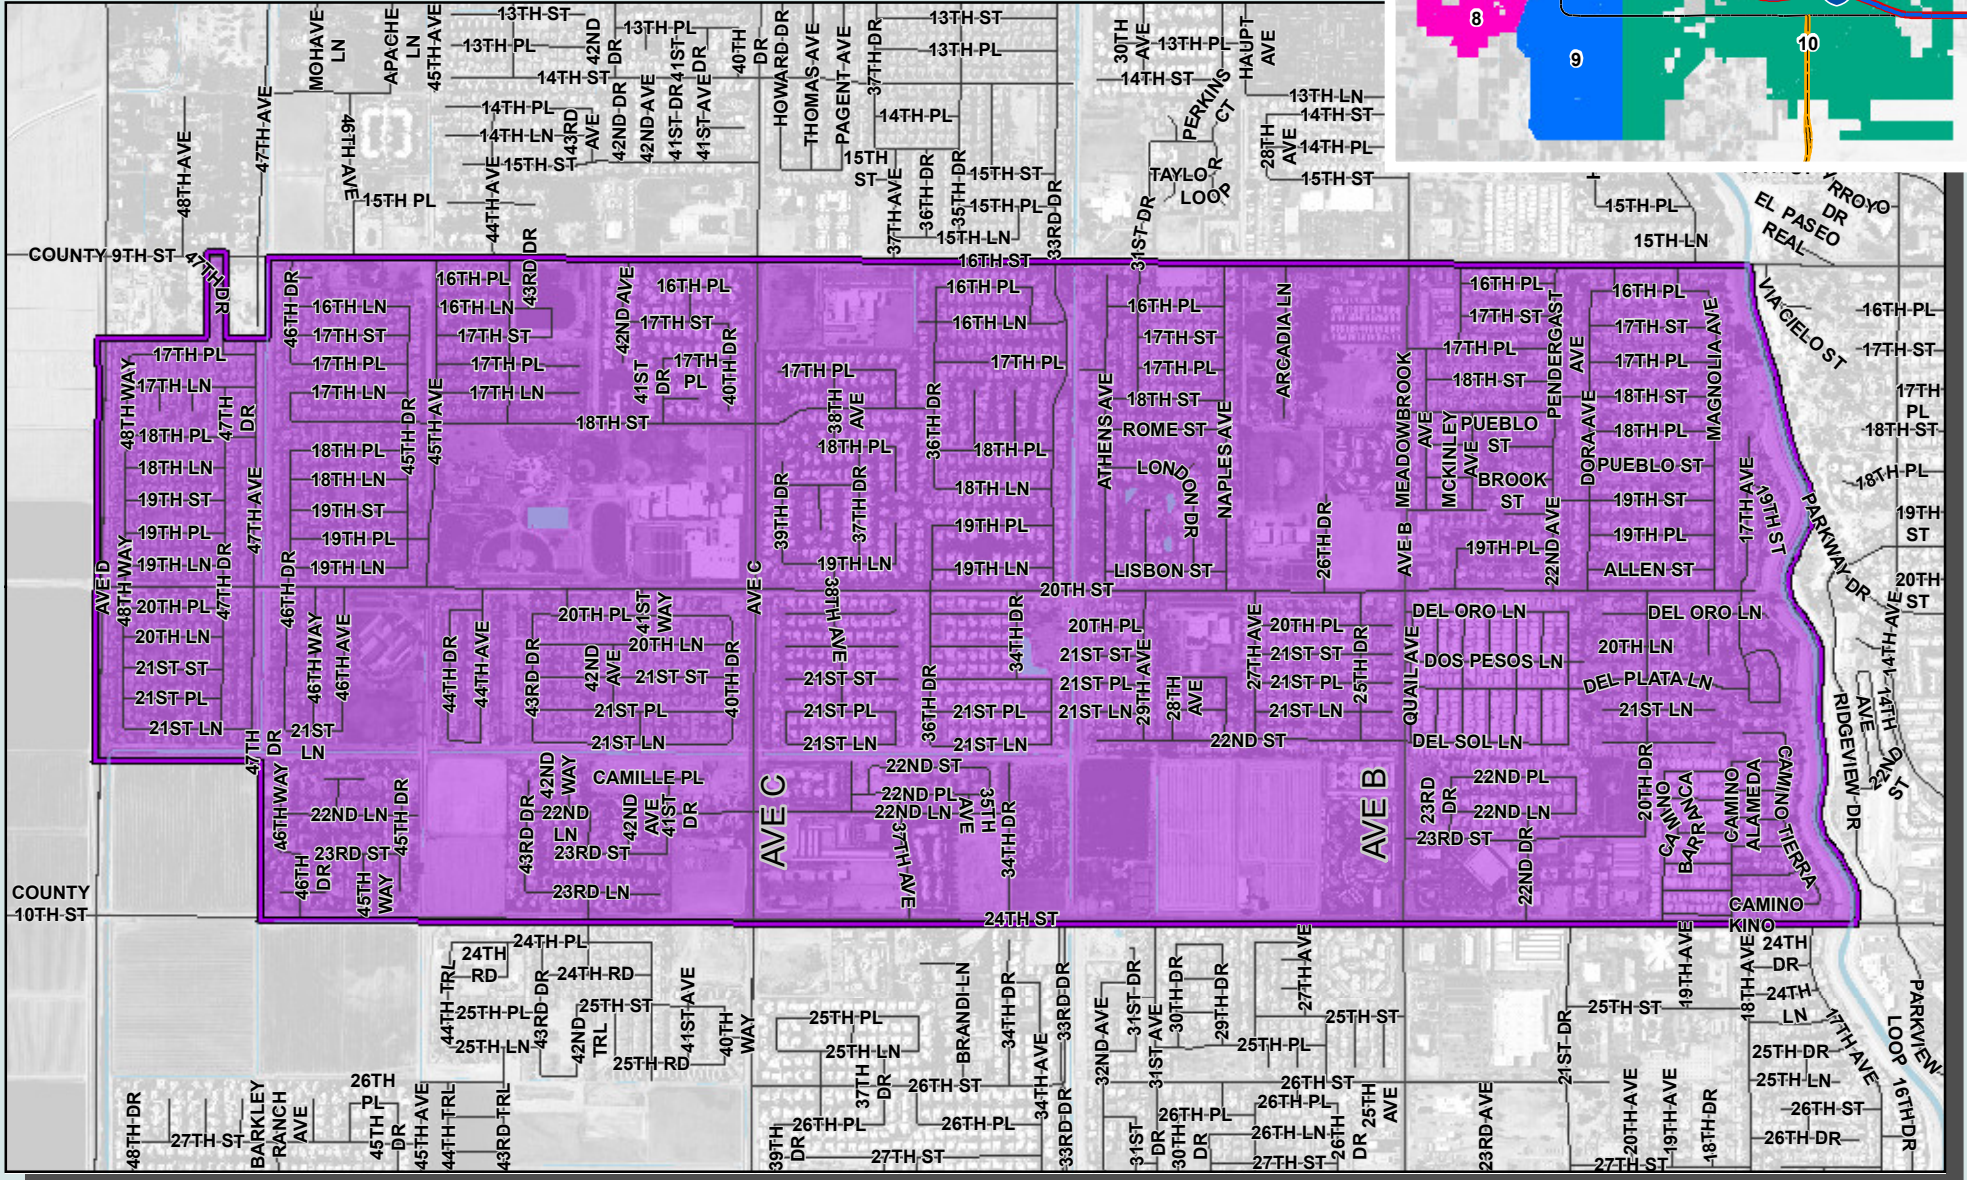

Neighborhood Cleanup

CITY OF
Yuma

The user(s) of this map acknowledges through their use that there are limitations to the data presented and there are no warranties or guarantees of accuracy of the data either positional or factual.

Area 6

Information Technology/GIS October, 2020

S GPF411