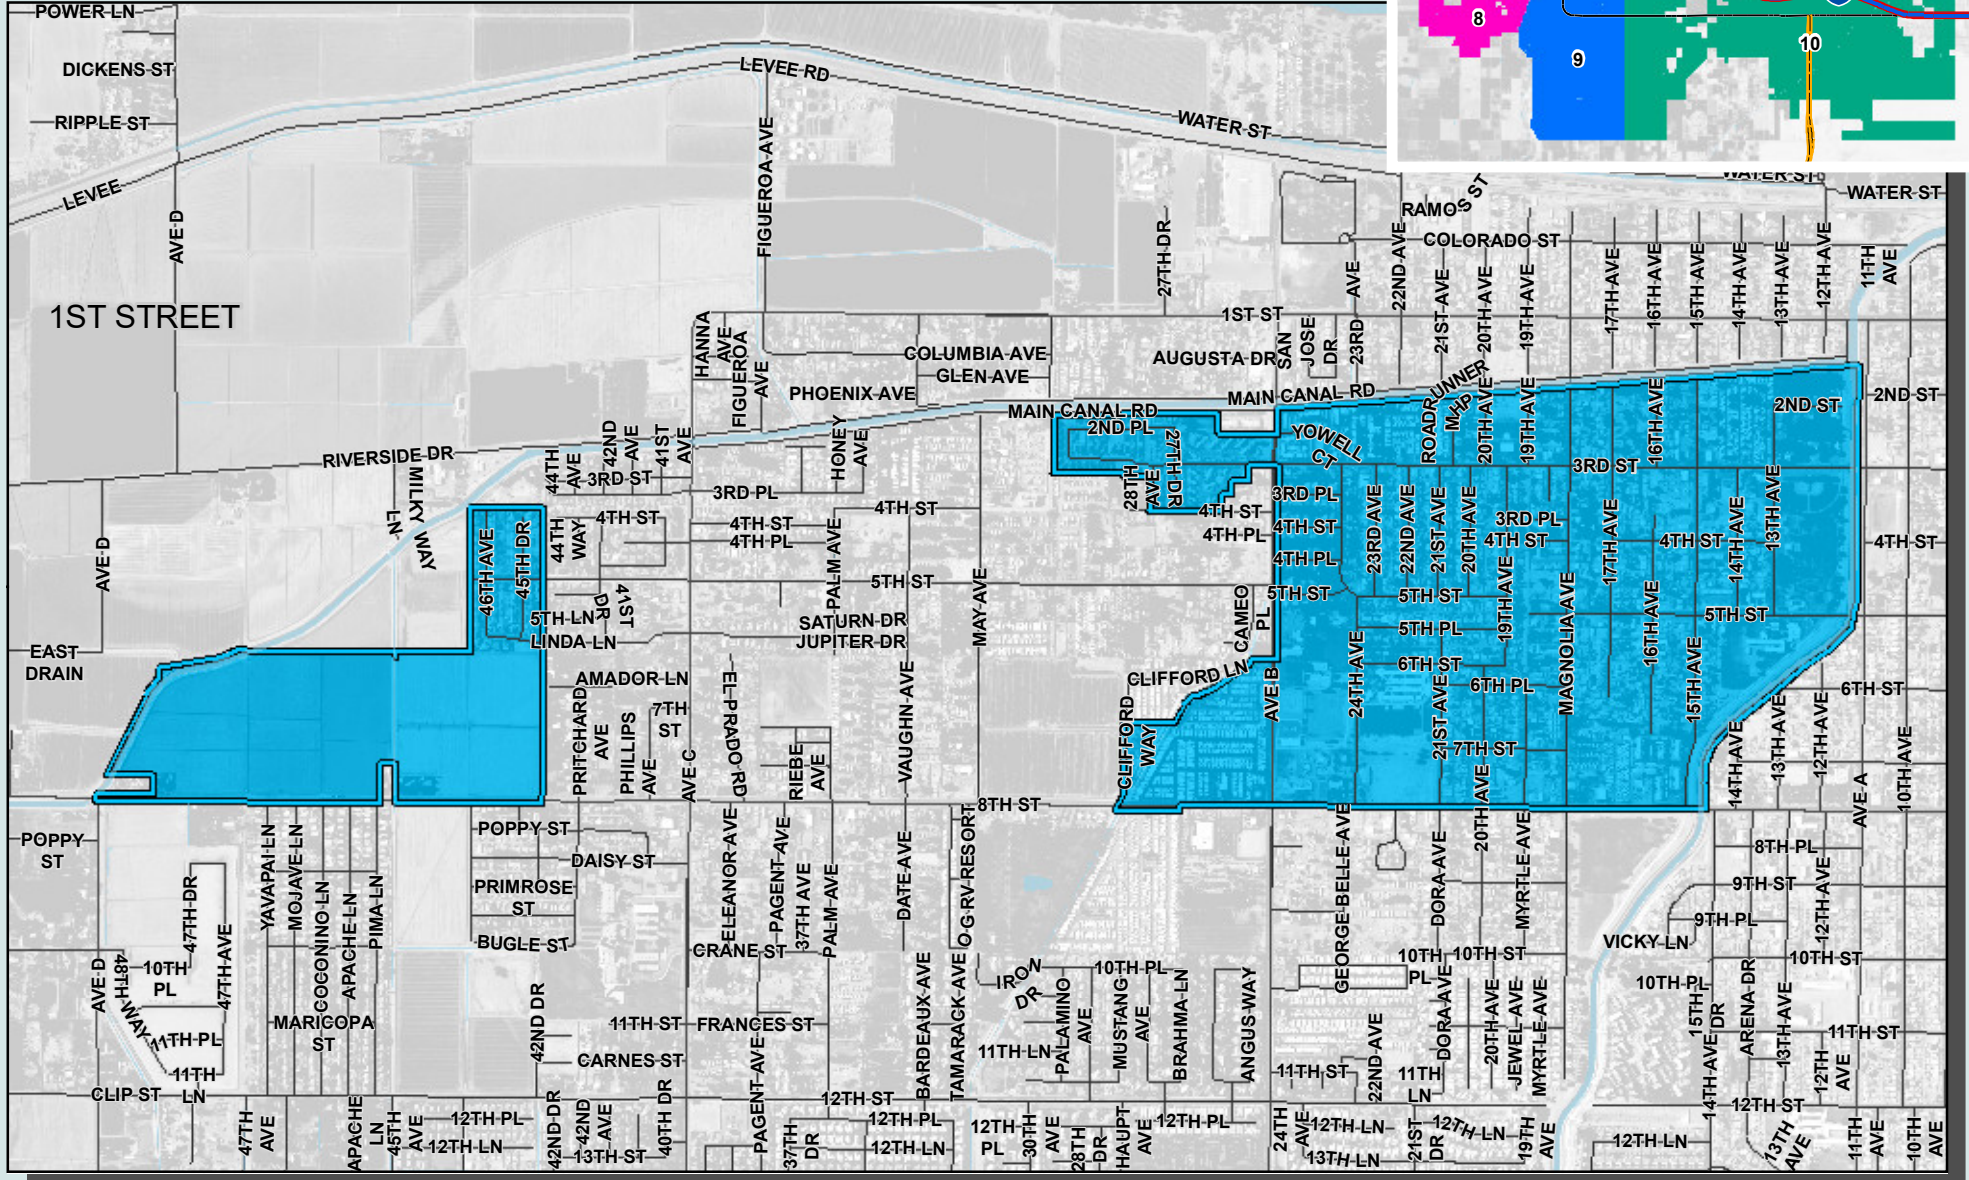

Neighborhood Cleanup

CITY OF
Yuma

The user(s) of this map acknowledges through their use that there are limitations to the data presented and there are no warranties or guarantees of accuracy of the data either positional or factual.

Information Technology/GIS October, 2020

Area 2

S GPF411