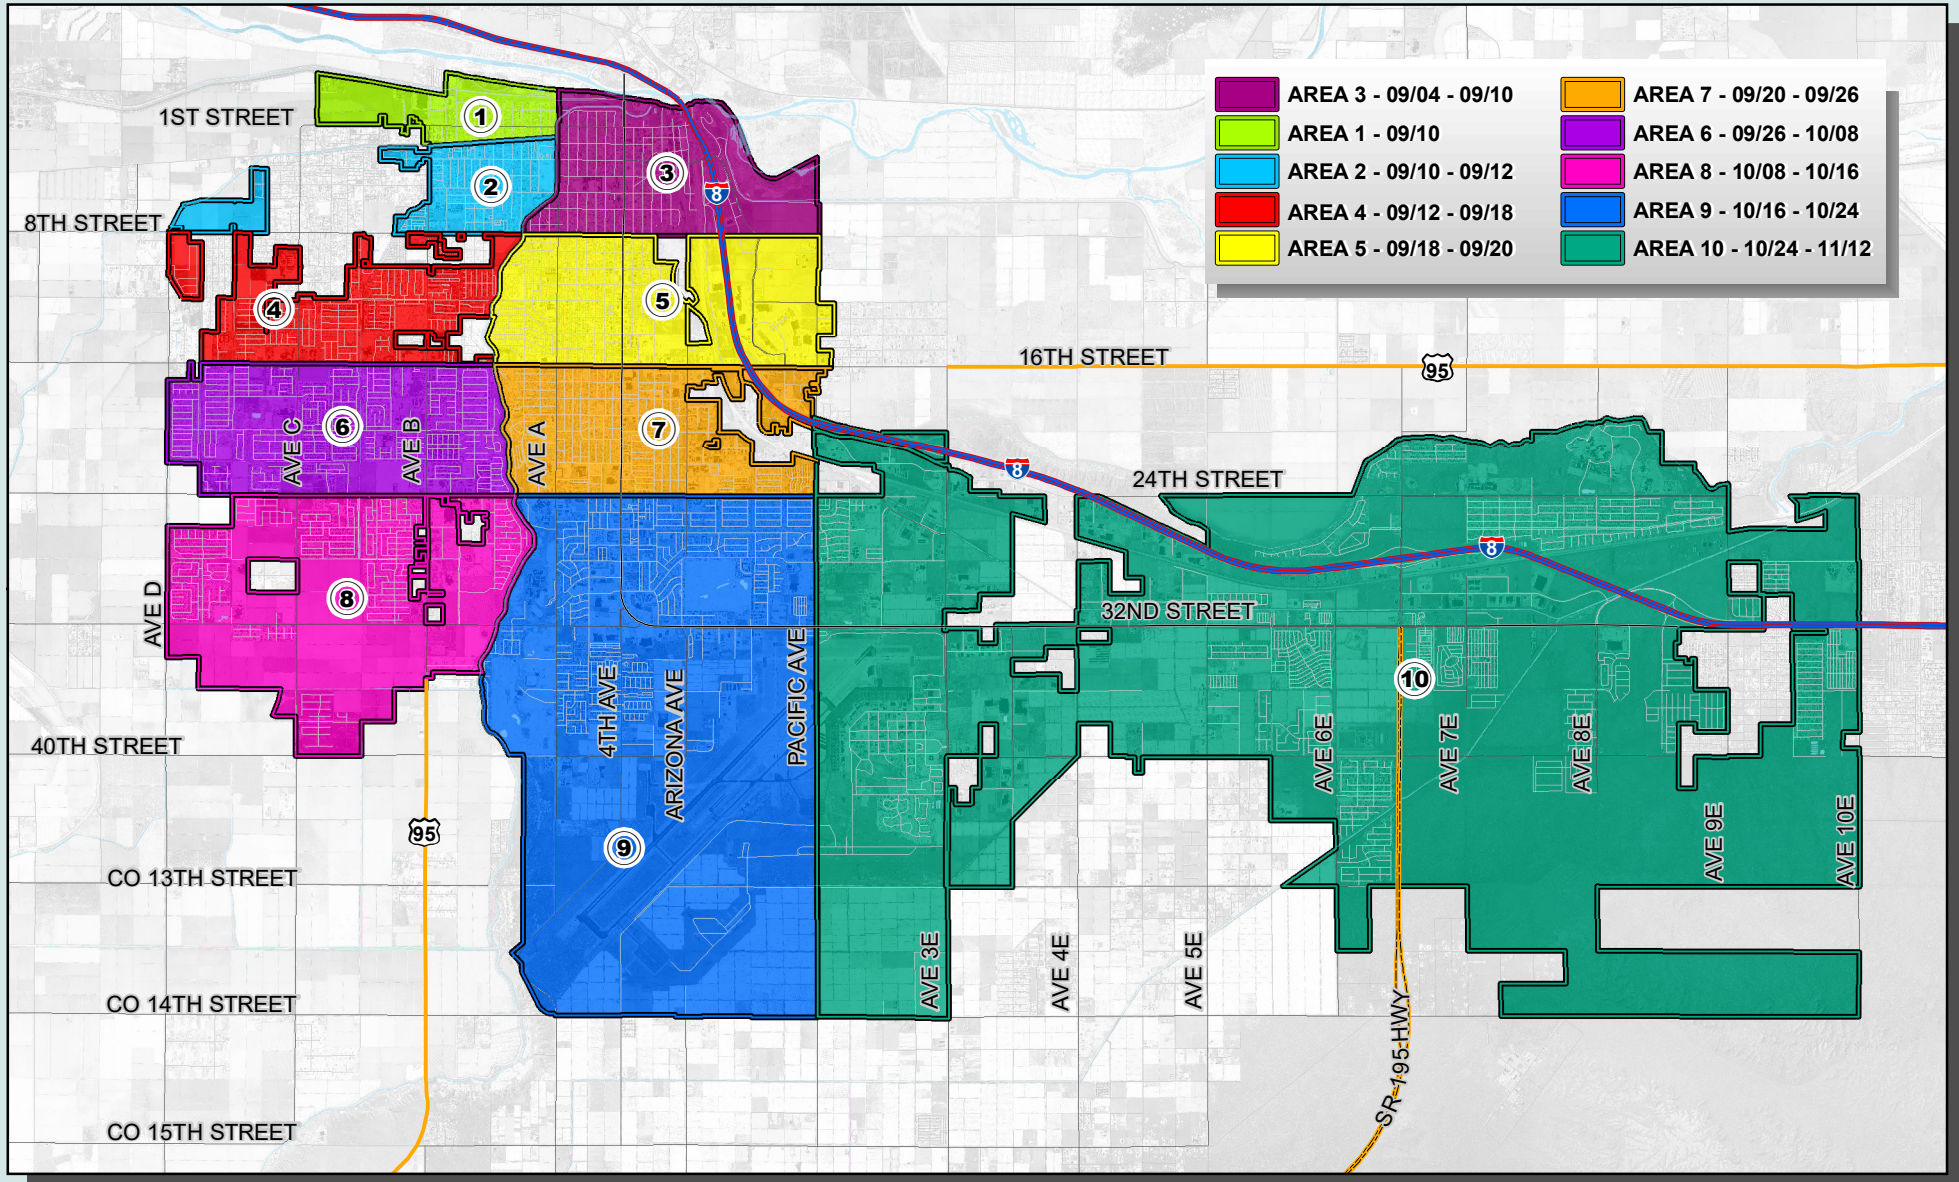

CITY OF
Yuma

Residential LED Installation Schedule Area Map

The user(s) of this map acknowledges through their use that there are limitations to the data presented and there are no warranties or guarantees of accuracy of the data either positional or factual.

15,000 7,500 0 15,000 Feet

Information Technology Services Enterprise GIS August, 2018

One City Plaza Yuma, AZ 85364

(928) 373-5000

www.YumaAz.gov

S GPF388